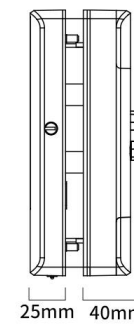

Item: Glass Door Lock

Material: Aluminum alloy

Unlock: **Tuya /TTlock** APP & Password & Fingerprint & card & key

Panel size: 70*185mm

Power Supply: 4 *AA Alkaline Battery

Door thickness: 8-12mm(glass door)

Front Dimensions

Side Dimensions

Product Parameters

Item: Glass Door Lock

Material: High-strength Aluminum alloy

Unlock: 3D Face&Tuya/TTlock & Password & Fingerprint & card & key

Panel size: 76*193mm

Power Supply: 7.4V, 19.24Wh, 2600mAh rechargeable battery

Door thickness: 8-12mm(glass door), gap between door 3-12mm

Color: Black

G.Weight: 2.5kg/set

The type of Door: A, B, C, D

Note: Please confirm model, color, APP, Type of Door and QTY before placing an order.