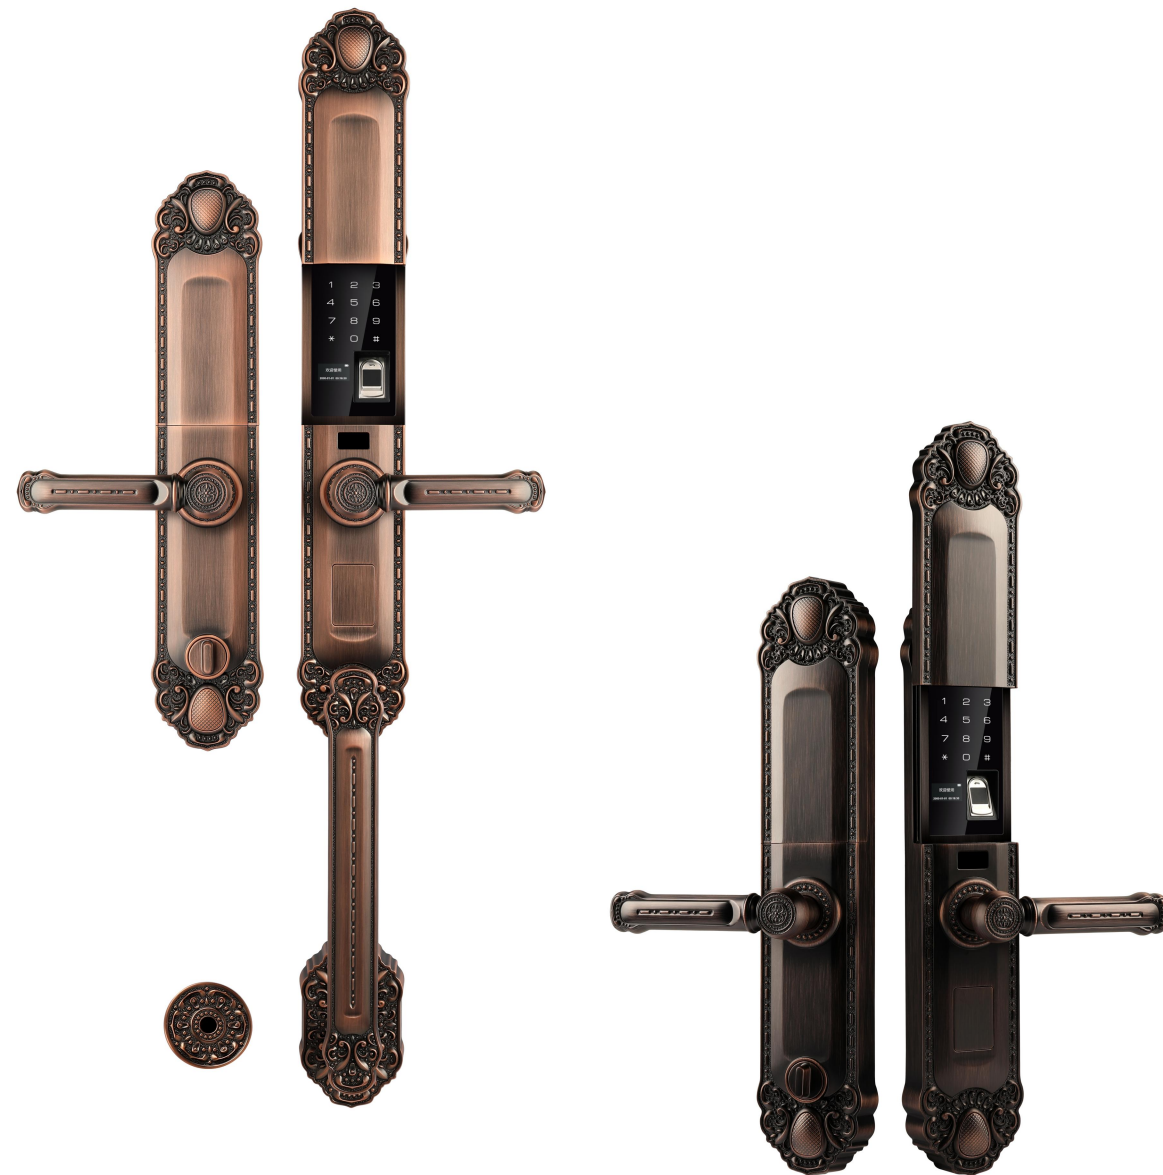

Product Parameters

Item: Automatic Smart Lock **IP65**

Material: Zinc alloy

Power Supply: 8 *AA Alkaline Battery

Size: 88*441mm 88*817.5mm with extended handle

Color: Black bronze/ Red bronze

G.Weight: 8.5kg/set , 2set/ctn, 18kg

Door thickness: 40-120mm

Unlock: **Tuya** APP & Password & Fingerprint & card & key

Standard Mortise: 6068*24*240mm (Other sizes can be negotiated)

Languages: English (Main)

Note: Please confirm the model, color, APP, mortise and QTY before placing an order.