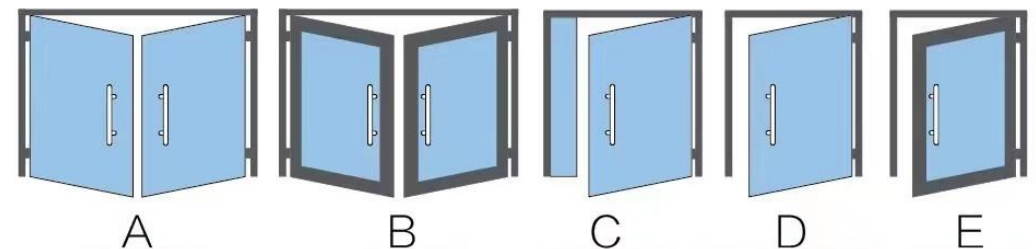

Product Parameters

Item: Glass Door Lock

Material: High-strength Aluminum alloy

Unlock: 3D Face&Tuya/TTlock & Password & Fingerprint & card & key

Panel size: 76*193mm

Power Supply: 7.4V, 19.24Wh, 2600mAh rechargeable battery

Door thickness: 8-12mm(glass door), gap between door 3-12mm

Color: Black

G.Weight: 2.5kg/set

The type of Door: A, B, C, D

Note: Please confirm model, color, APP, Type of Door and QTY before placing an order.