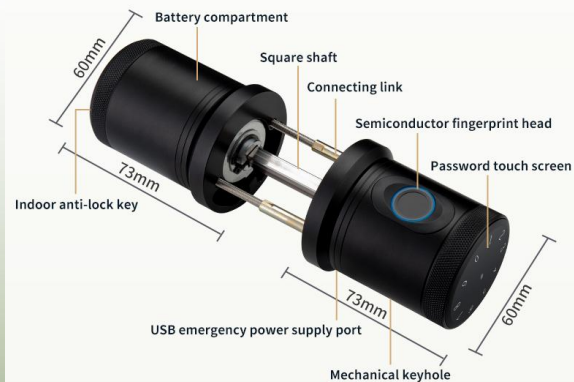

Product Parameters

Item: Digital Door Lock

Material: Aluminum alloy

Unlock: **TTlock** & Password & Card & Fingerprint & key

Color: Black/Coffee Gold/Sliver

G.Weight: 1.5kg/set

Door thickness: 35-55mm

Standard Mortise: Single Latch 60/70mm

Power Supply: 4 *AAA Alkaline Battery

Note: Please confirm the model, color, APP, mortise and QTY before placing an order.