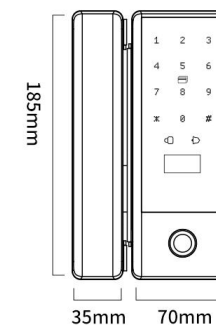

Item: Glass Door Lock

Material: Aluminum alloy

Unlock: **Tuya /TTlock** APP & Password & Fingerprint & card & key

Panel size: 70*185mm

Power Supply: 4 *AA Alkaline Battery

Door thickness: 8-12mm(glass door)

Front Dimensions

Side Dimensions

Product Parameters

Item: Glass Door Lock

Material: High-strength Aluminum alloy

Unlock: 3D Face&Tuya/TTlock & Password & Fingerprint & card & key

Panel size: 76*193mm

Power Supply: 7.4V, 19.24Wh, 2600mAh rechargeable battery

Door thickness: 8-12mm(glass door), gap between door 3-12mm

Color: Black

G.Weight: 2.5kg/set

The type of Door: A, B, C, D

Note: Please confirm model, color, APP, Type of Door and QTY before placing an order.