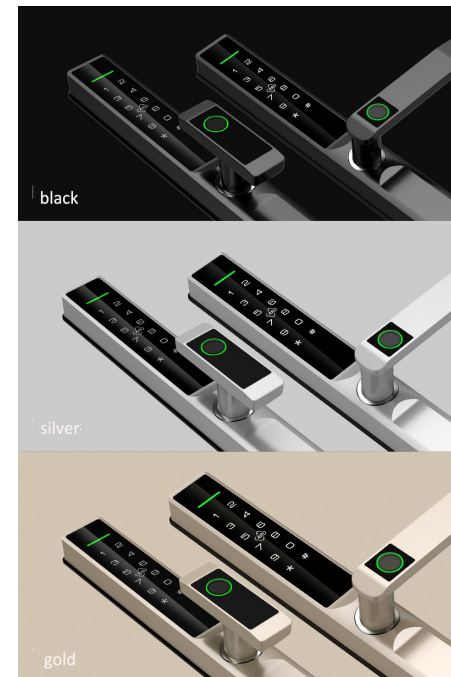

-  English
-  Vietnamese
-  Portuguese
-  Arabic
-  Russian
-  Thai
-  Spanish
-  Indonesian
-  France

Product Parameters

Item: Fingerprint Smart Lock **IP65**

Material: Aluminum alloy

Power Supply: 4 *AAA Alkaline Battery

Size: 37*330mm

Color: Black, Silver, Gold

G.Weight: 4kg/set , 10 set/ctn

Door thickness: 30-60mm

Handle: Long, Round

Unlock: **Tuya/TTlock** APP & Password & Fingerprint & card & key

Standard Mortise: 3585*22*240mm (Other sizes can be negotiated)

Languages: English (Main)

Note: Please confirm the model, color, APP, mortise and QTY before placing an order.

Product Parameters

Item: 2 Sides Fingerprint Smart Lock **IP65**

Material: Aluminum alloy

Power Supply: 2000mAh lithium Battery