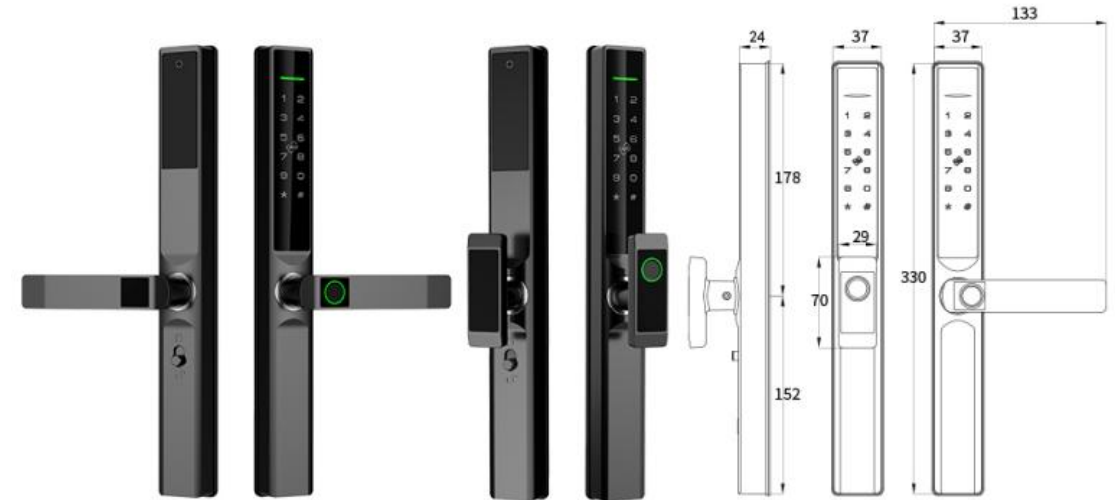

Languages: English (Main)

Note: Please confirm the model, color, APP, mortise and QTY before placing an order.

Product Parameters

Item: 2 Sides Fingerprint Smart Lock **IP65**

Material: Aluminum alloy

Power Supply: 2000mAh lithium Battery