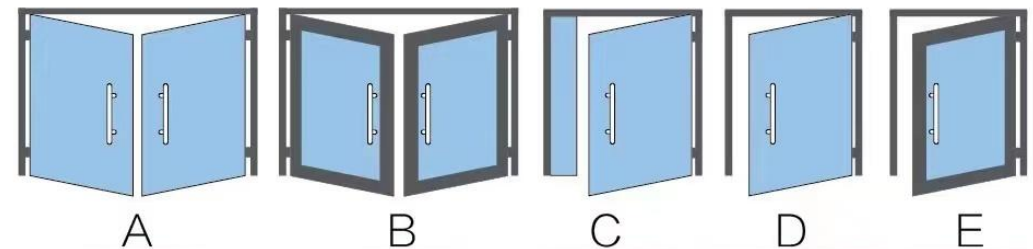

Product Parameters

Item: Glass Door Lock

Material: Aluminum alloy

Unlock: Tuya APP & Password & Fingerprint & card & key

Panel size: 70*190mm

Power Supply: 4 *AA Alkaline Battery

Door thickness: 8-12mm(glass door)

Color: Grey

G.Weight: 2.5kg/set

The type of Door: A, B, C, D, E

Advance: It can be changed number direction

Note: Please confirm model, color, APP, Type of Door and QTY before placing an order.