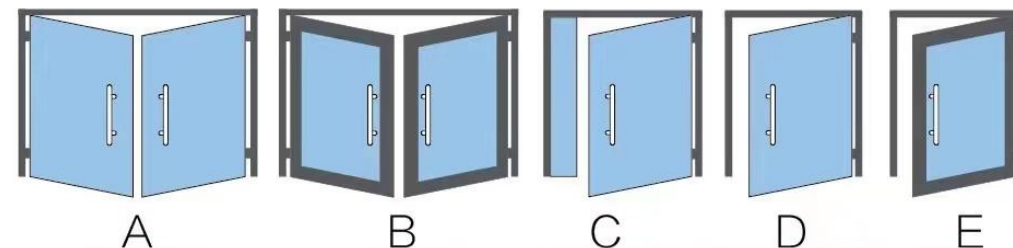

Product Parameters

Item: Glass Door Lock

Material: Aluminum alloy

Unlock: **Tuya /TTlock** APP & Password & Fingerprint & card & key

Panel size: 70*185mm

Power Supply: 4 *AA Alkaline Battery

Door thickness: 8-12mm(glass door)

Color: Champagne gold/Grey/Black

G.Weight: 2.5kg/set

The type of Door: A, B, C, D, E

Advance: It can be changed number direction

Note: Please confirm model, color, APP, **Type of Door** and QTY before placing an order.