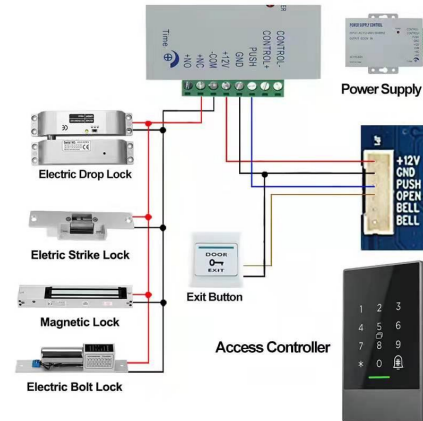

Power Supply: 480mah Lithium Battery

Note: Please confirm the model, color, APP, mortise and QTY before placing an order.

Product Parameters

Item: Access control **IP66**

Material: Aluminum alloy

Unlock: TTlock Bluetooth App&Password& card
(Can be added 20000 cards)

Support 20000 User Cards

App

Bluetooth

Password

Card

Product Parameters

Item: Glass Door Lock

Material: High-strength Aluminum alloy