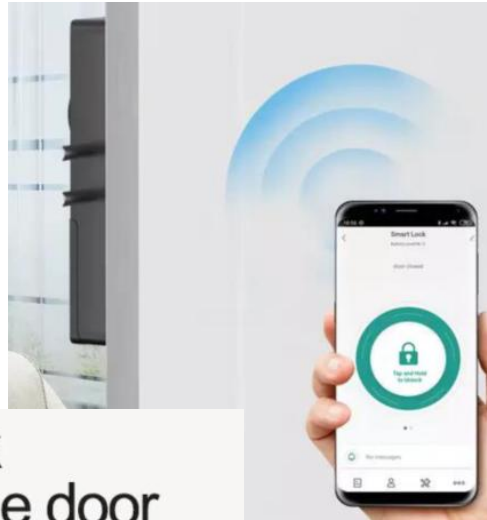

invisible lock

No trace outside the door

outdoor effect

interior effect

Product Parameters

You can not see lock from outside!

The lock is installed inside room ;

item : Invisible door lock with TUYA APP bluetooth